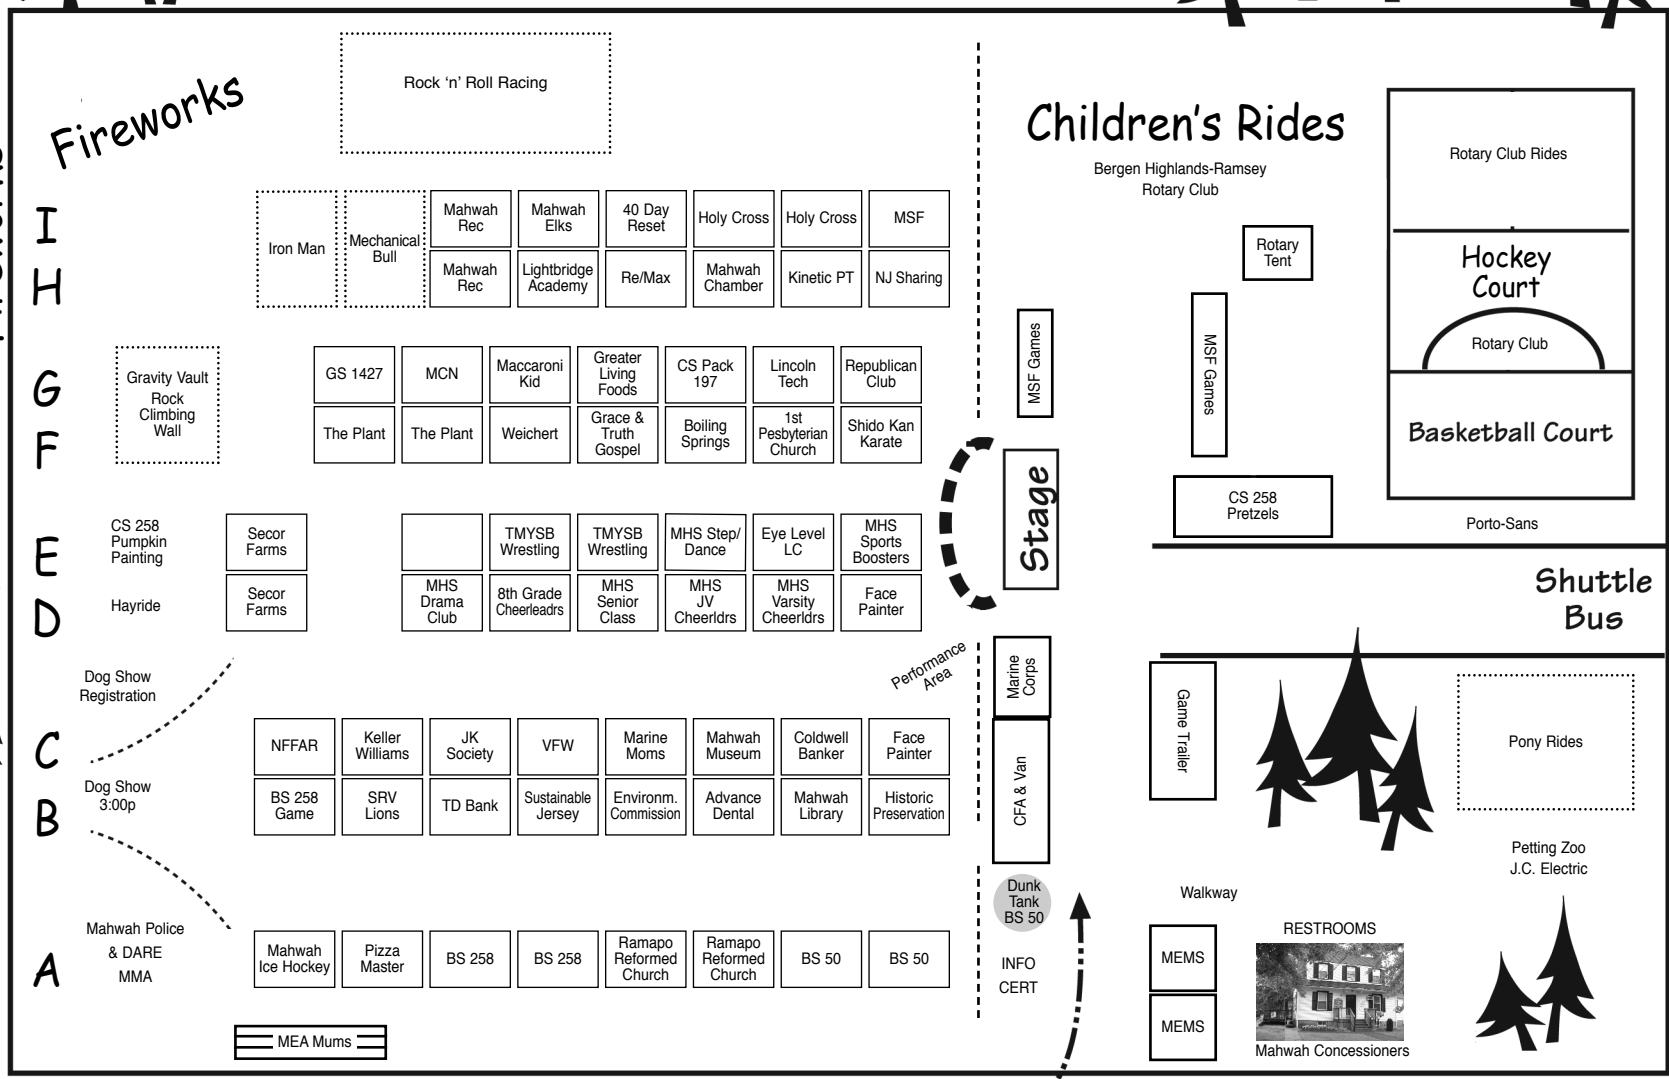

21ST ANNUAL MAHWAH DAY • 2015

Commodore Perry Field

Winter Pond

Fireworks

Fireworks

A
B
C
D
E
F
G
H
I

Stage

Shuttle Bus

Island Road

Parade

East Ramapo Avenue